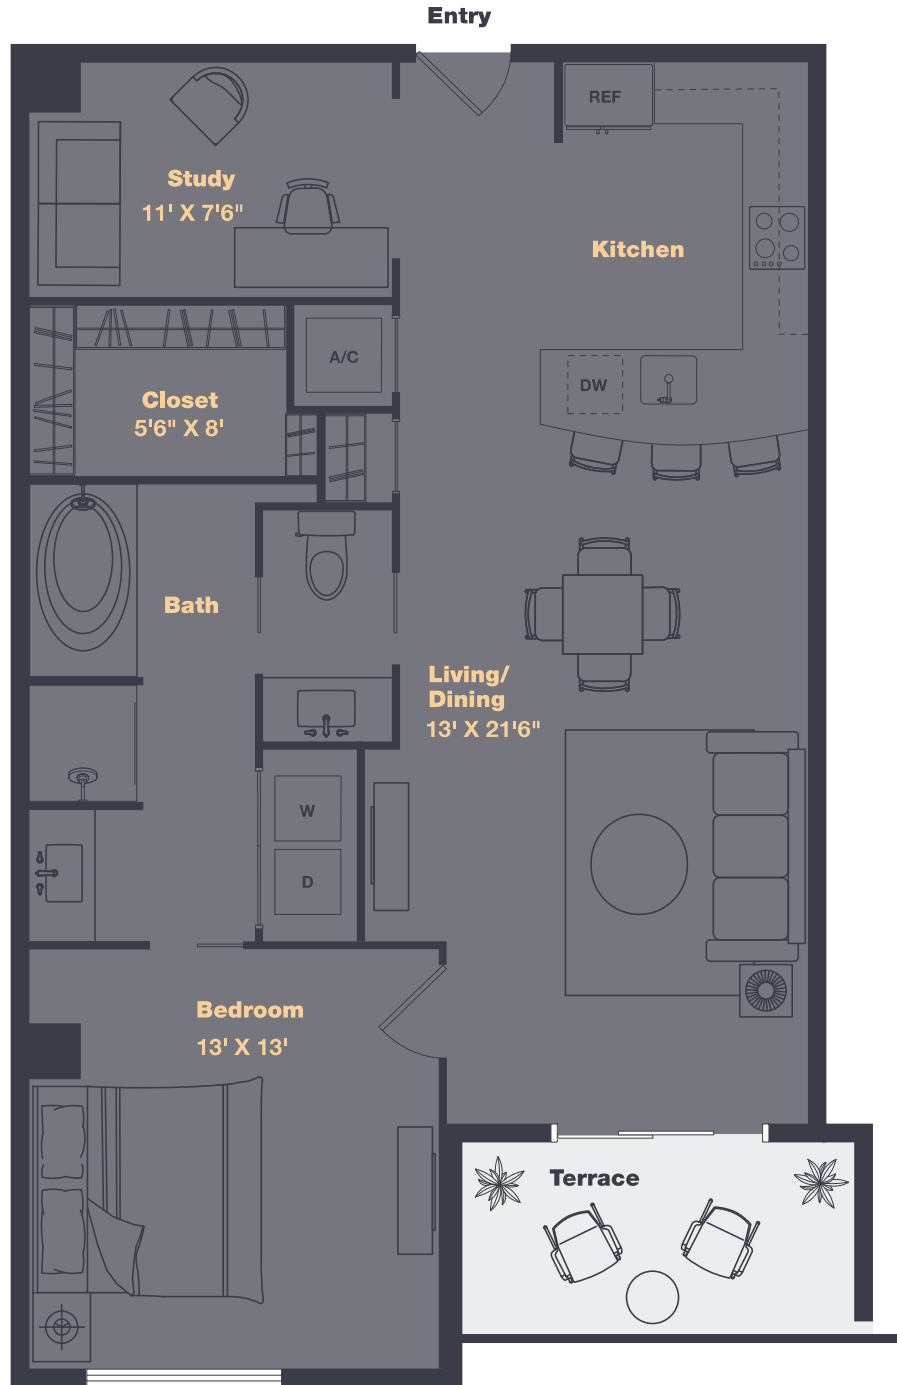

Floorplan

A7

1 Bed | 1 Bath | 1,017 SQ FT

whitleyaustin.com

| 855-524-2669

| @whitley.austin

WHITLEY

Nothing Less Than Iconic.

Floorplans are artist's rendering. All dimensions are approximate. Actual product and specifications may vary in dimension or detail. Not all features are available in every apartment.